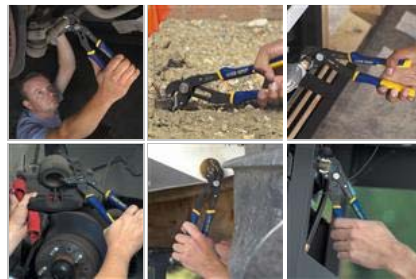

Item # 2078712 Shown